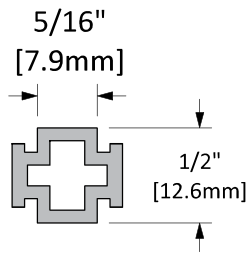

Frost Insert 1/2"

Operation	Thermal Break Threshold
Features	<ul style="list-style-type: none"> • Grey Rigid P.V.C.
Application	<ul style="list-style-type: none"> • Ideal for Residential, Commercial & Industrial